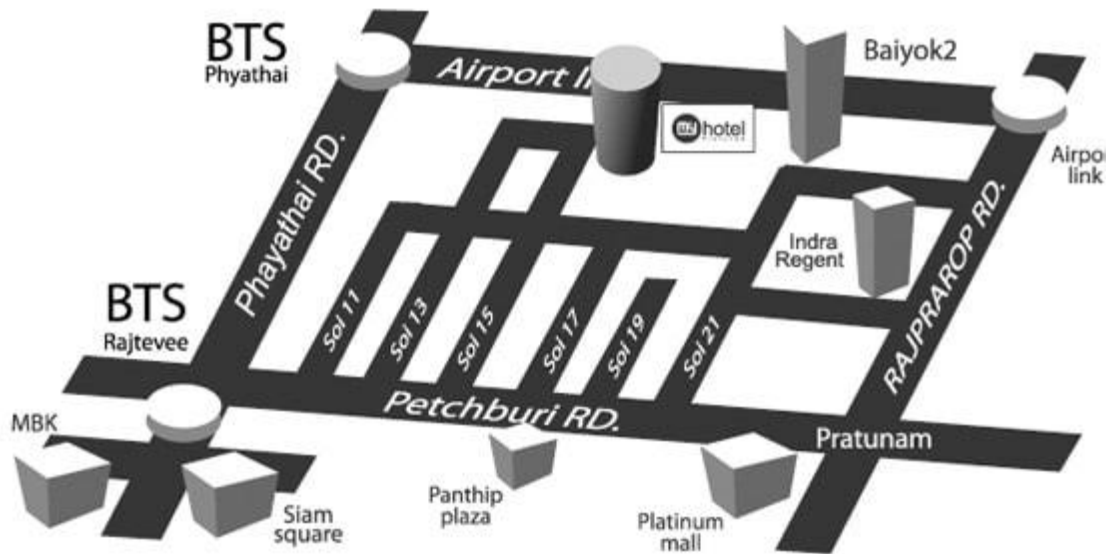

## QUICK RESERVATION

## my Location

My Hotel Pratunam is located in the heart of Pratunam shopping district where is Bangkok famous place for its boutiques, malls, shopping center are just minutes away, easily reached on foot or with our complimentary Tuk Tuk service. Close proximity to Phayathai BTS station and Ratchaparub Airport link puts all of Bangkok at your finger tips with fast, efficient mass transport system.

### New Airport Link to myhotel Bangkok

The new airport link is just opened to make everyone conveniently travel to myhotel Bangkok from airport. Please go to Basement 1 of the Airport and take a city line to drop yourself off at Phayathai station. The cost of

city line 15 – 45 Baht /ride depending on distance ( The fare to myhotel should be 45 Baht/ride). Then may I suggest you to take a meter taxi to myhotel Bangkok within cost around 50 Baht. And now you can check in all luggage at Makkasan station to the Airport.